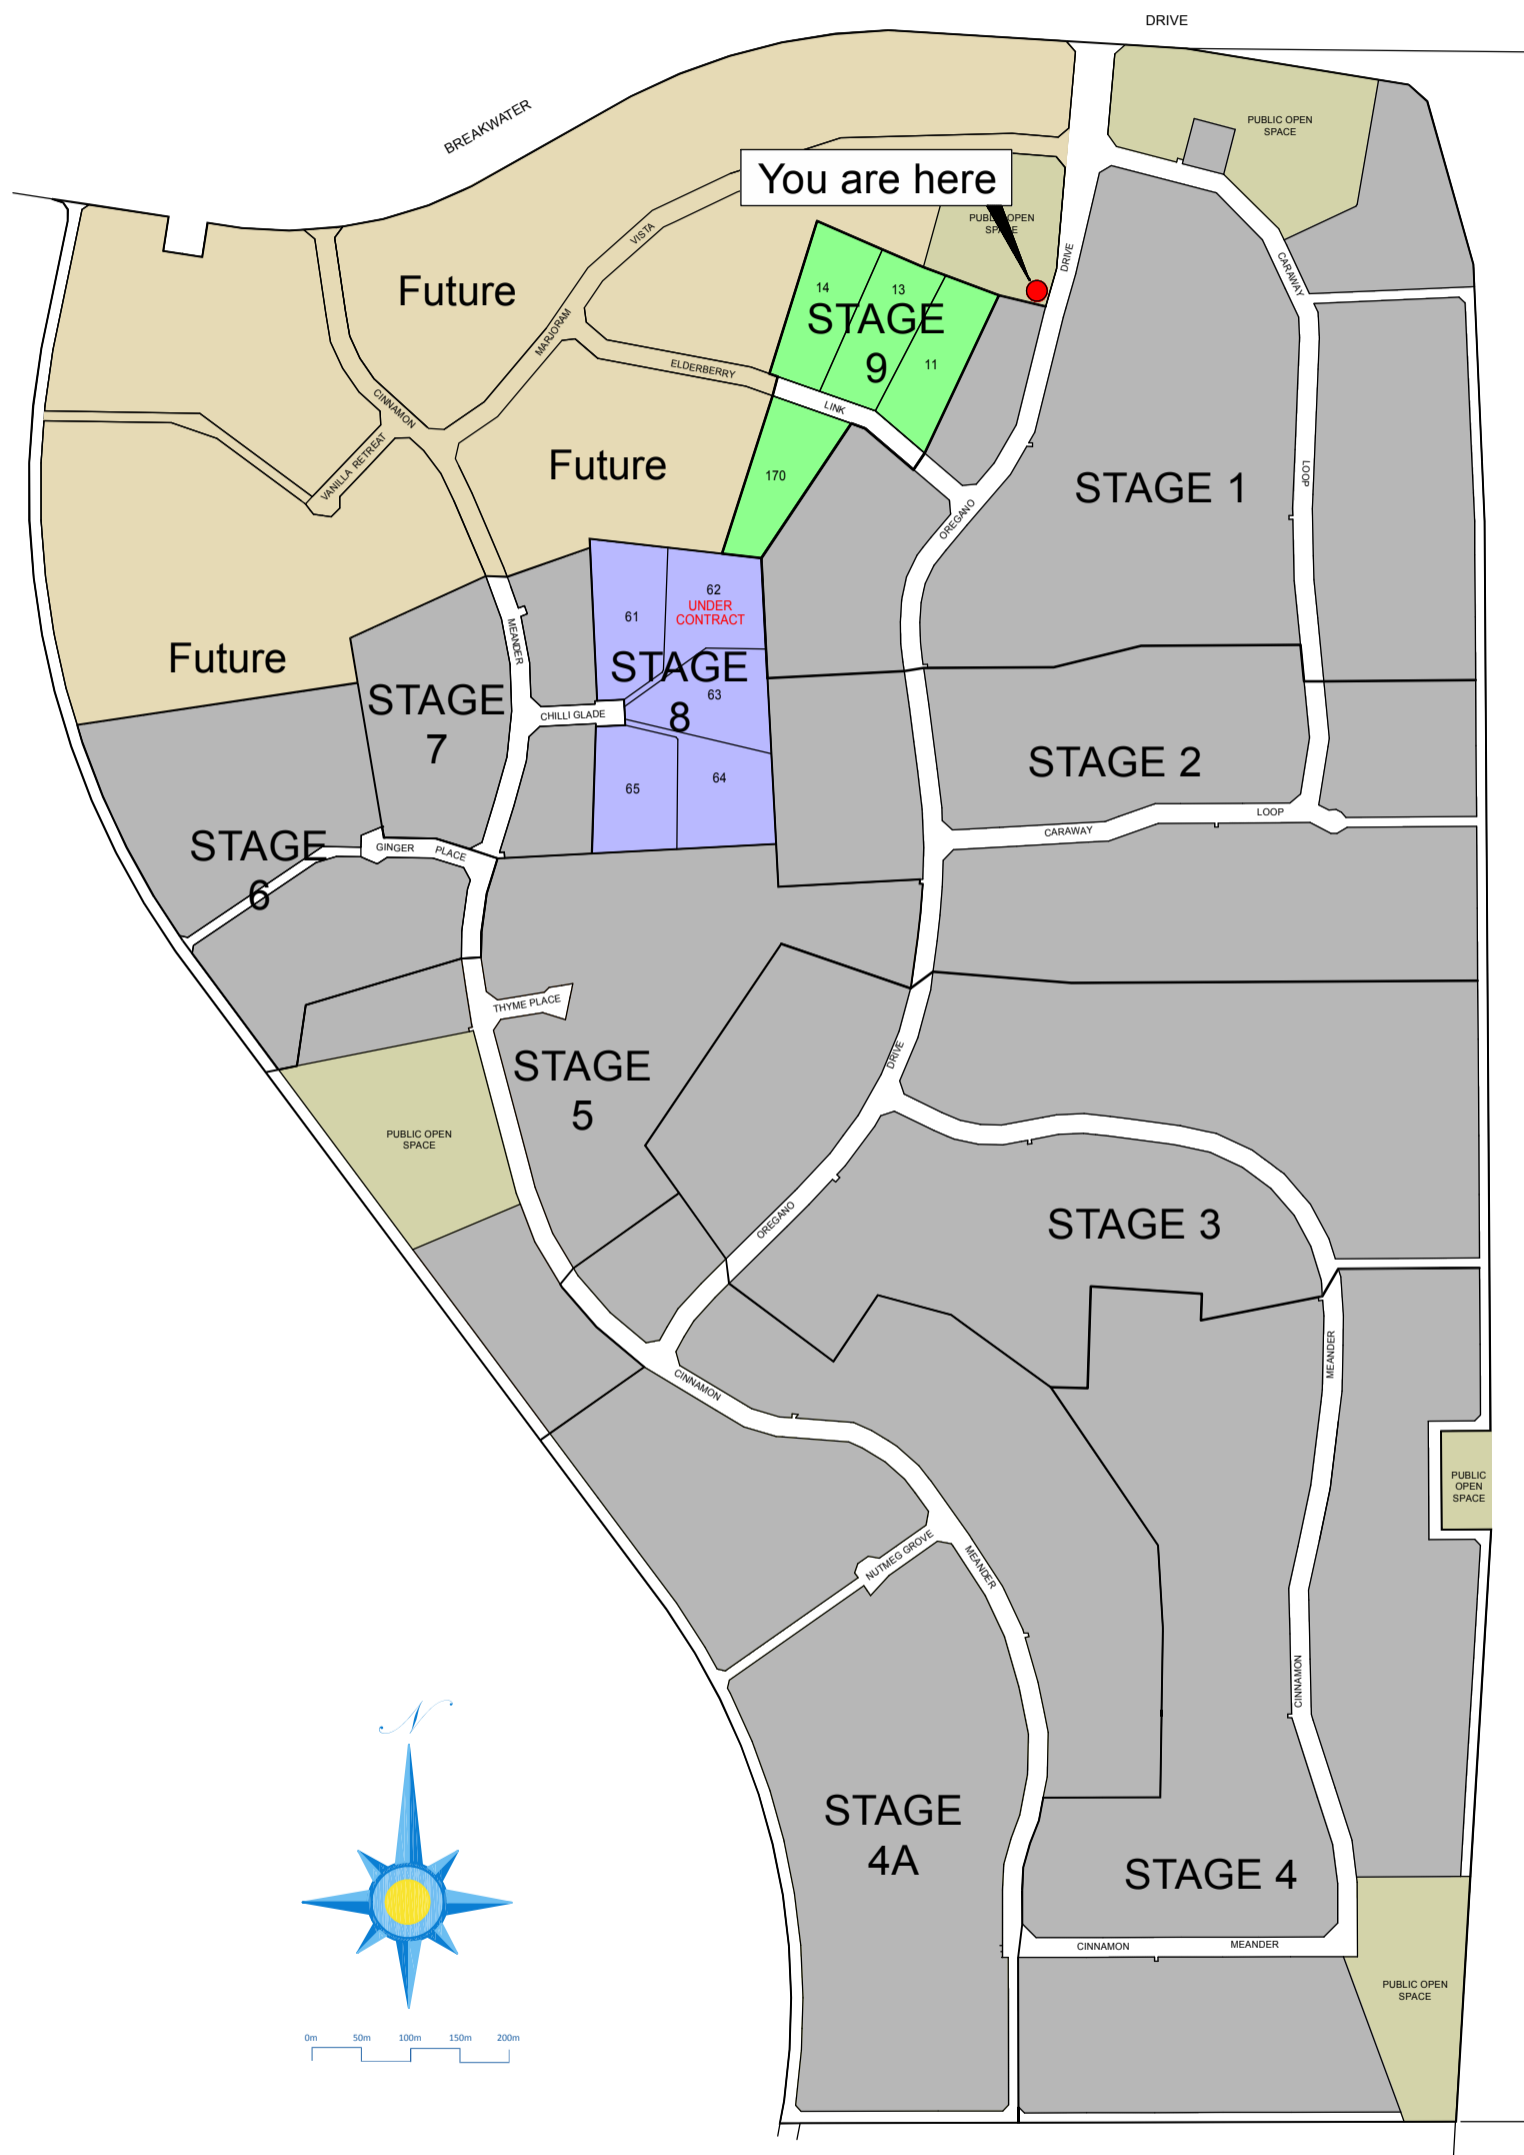

Plan layout of Stages 1 - 9

Kelsie Leach 0433 431 854
two.rocks.ljhooker.com.au
breakwaterestate.com.au

Breakwater
ESTATE